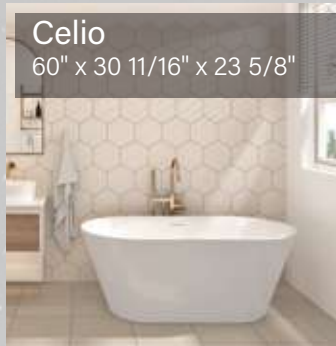

PROMOTION

À compter du 1er avril 2023
As of April, 1st 2023

Innovations au
quotidien

Everyday
innovation

81 Théodore-Viau
Terrebonne, QC, J6Y 0J8
450-704-2323 / 1855-492-4242
info@zittagroup.com / www.zitta.ca

Baignoires PRO / PRO Bathtubs

**NOUVEAU
NEW**

PRIX/PRICE : ~~2395$~~ **1295 $**

PRIX/PRICE : ~~2695$~~ **1350 $**

Avec tablier en acrylique / With acrylic cover

PRIX/PRICE : ~~265$~~ **149$**

Kit d'installation autoportante
Freestanding installation kit

Pour faciliter l'installation
de votre nouvelle baignoire
autoportante!

To make the installation of
your brand new freestanding
bathtub easier!