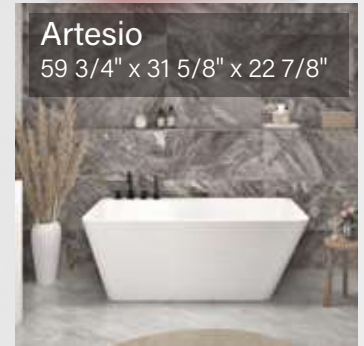

PROMOTION

À compter du 1er avril 2023
As of April, 1st 2023

Innovations au
quotidien

Everyday
innovation

81 Théodore-Viau
Terrebonne, QC, J6Y 0J8
450-704-2323 / 1855-492-4242
info@zittagroup.com / www.zitta.ca

Baignoires PRO / PRO Bathtubs

**NOUVEAU
NEW**

PRIX/PRICE : ~~2395$~~ **1295 $**

PRIX/PRICE : ~~2695$~~ **1350 $**

Avec tablier en acrylique / With acrylic cover

PRIX/PRICE : ~~265$~~ **149$**

Kit d'installation autoportante
Freestanding installation kit

Pour faciliter l'installation
de votre nouvelle baignoire
autoportante!

To make the installation of
your brand new freestanding
bathtub easier!