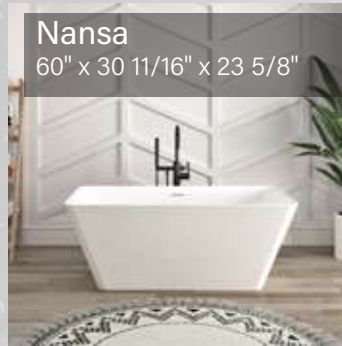

PROMOTION

À compter du 1er avril 2023
As of April, 1st 2023

Innovations au
quotidien

Everyday
innovation

81 Théodore-Viau
Terrebonne, QC, J6Y 0J8
450-704-2323 / 1855-492-4242
info@zittagroup.com / www.zitta.ca

Baignoires PRO / PRO Bathtubs

**NOUVEAU
NEW**

PRIX/PRICE : ~~2395$~~ **1295 $**

PRIX/PRICE : ~~2695$~~ **1350 $**

Avec tablier en acrylique / With acrylic cover

PRIX/PRICE : ~~265$~~ **149$**

Kit d'installation autoportante
Freestanding installation kit

Pour faciliter l'installation
de votre nouvelle baignoire
autoportante!

To make the installation of
your brand new freestanding
bathtub easier!